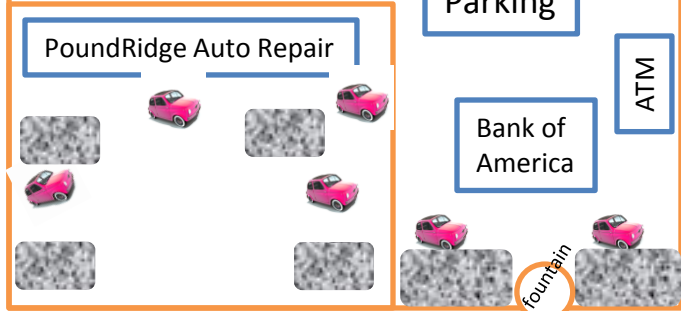

# Pound Ridge 2010 4<sup>th</sup> of July Site Map

V&GTchourilov Rugs Below

W. Titley M. Picciano

A. Nyitray E. Swanson G. Centano

Bedford, NY

New Canaan, CT

Westchester Ave. (Rt. 124)

Note: Dealers that do not have a space with their car next to them, must park in front of their space to unload, then must move their car to the designated dealer parking areas.