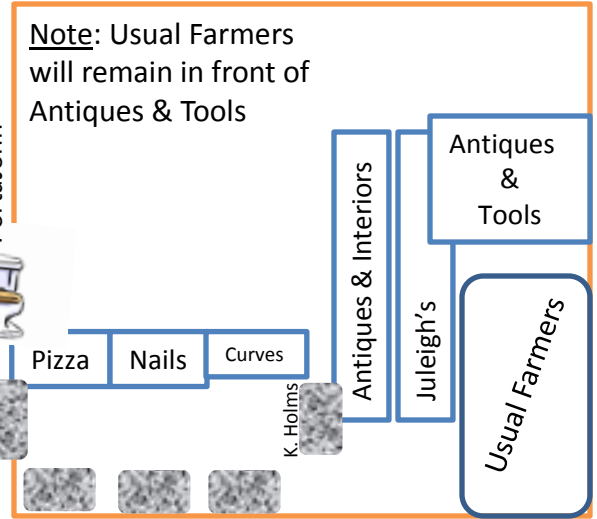

# Pound Ridge 2010 4<sup>th</sup> of July Site Map

V&GTchourilov Rugs Below

W. Titley M. Picciano

A. Nyitray E. Swanson G. Centano

Bedford, NY

New Canaan, CT

Westchester Ave. (Rt. 124)

Note: Dealers that do not have a space with their car next to them, must park in front of their space to unload, then must move their car to the designated dealer parking areas.

Trinity Pass

From Stamford