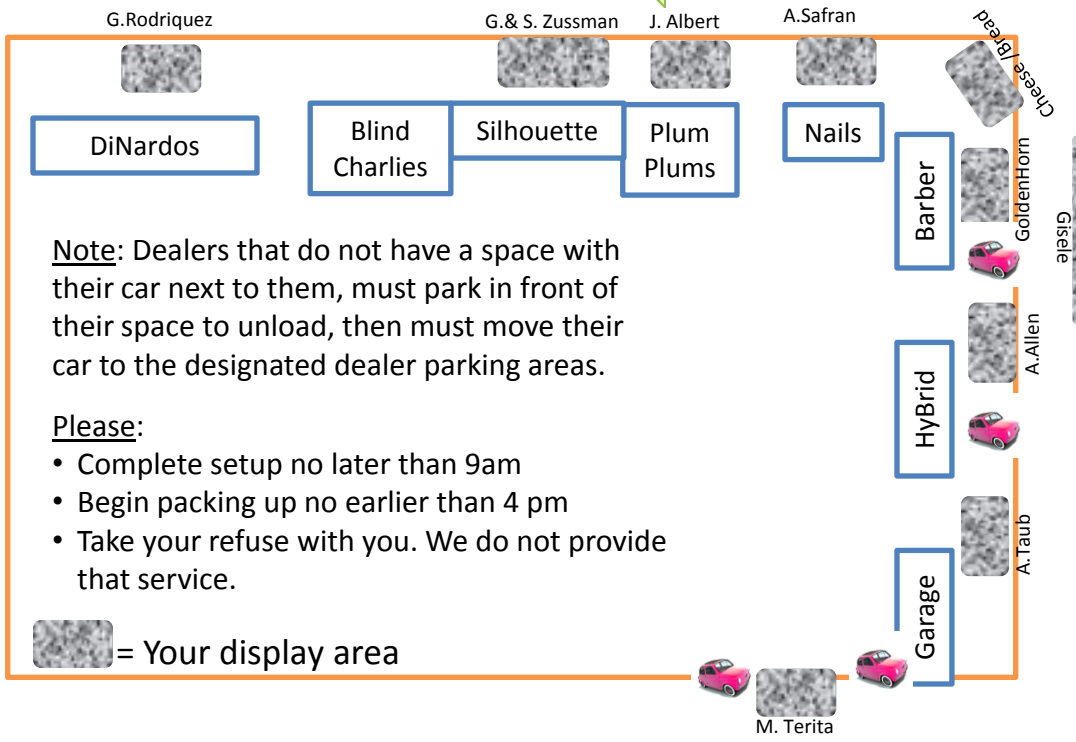

# Pound Ridge 2010 4<sup>th</sup> of July Site Map

V&GTchourilov Rugs Below

W. Titley M. Picciano

A. Nyitray E. Swanson G. Centano

Bedford, NY

New Canaan, CT

Westchester Ave. (Rt. 124)

Note: Dealers that do not have a space with their car next to them, must park in front of their space to unload, then must move their car to the designated dealer parking areas.

Please:

- Complete setup no later than 9am
- Begin packing up no earlier than 4 pm
- Take your refuse with you. We do not provide that service.

= Your display area

Chubby's Hardware

Any weather questions the night before, you may call Agnes at 203-797-1453

Trinity Pass

From Stamford